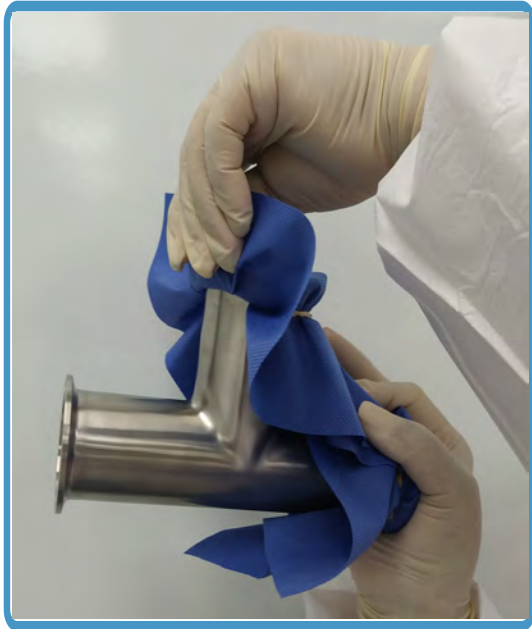

SINCE 1925

KEYSTONE

SAFETY ⇄ CLEANROOM PRODUCTS

ONE-STEP, 2-PLY SUPER DUTY SMS STERILIZATION WRAP

Keystone Cleanroom Products' line of One-Step, Super Duty SMS 2-ply wrappers provide an excellent microbial barrier. Ideal for pharmaceutical production applications where two layers are required. Saves time and reduces the amount of autoclave tape.

- Manufactured and packaged in a certified ISO6 Cleanroom
- Clean--no cellulose
- Strong, rip and tear resistant 88 gsm SMS material
- Soft and drape-able fabric
- An extensive range of sizes available means less cutting
- Hydrophobic barrier allows sterilization gasses, but prevents liquid and microbial penetration
- Sub packed into sealed labeled poly bags with Lot Number and Date of Manufacture for complete traceability
- Certificate of Conformance sent with each shipment
- Made in the USA

For use in steam, ethylene oxide and hydrogen peroxide sterilization processes.

MATERIAL SPECIFICATIONS:

PROPERTY	SPECIFICATION	UNIT
Basis Weight	88	Gm/m ²
Grab Strength (CD)	40	lbs
Tear Strength (MD)	11	lbs
Mullen Burst Strength (Gross)	60	psi
Air Permeability	25	cfm
Hydrohead	70	cm

*The information above references the specifications of each layer of the material. The One-Step Sterilization wrap is made with two plies of material, ultrasonically bonded on opposite edges.

SINCE 1925